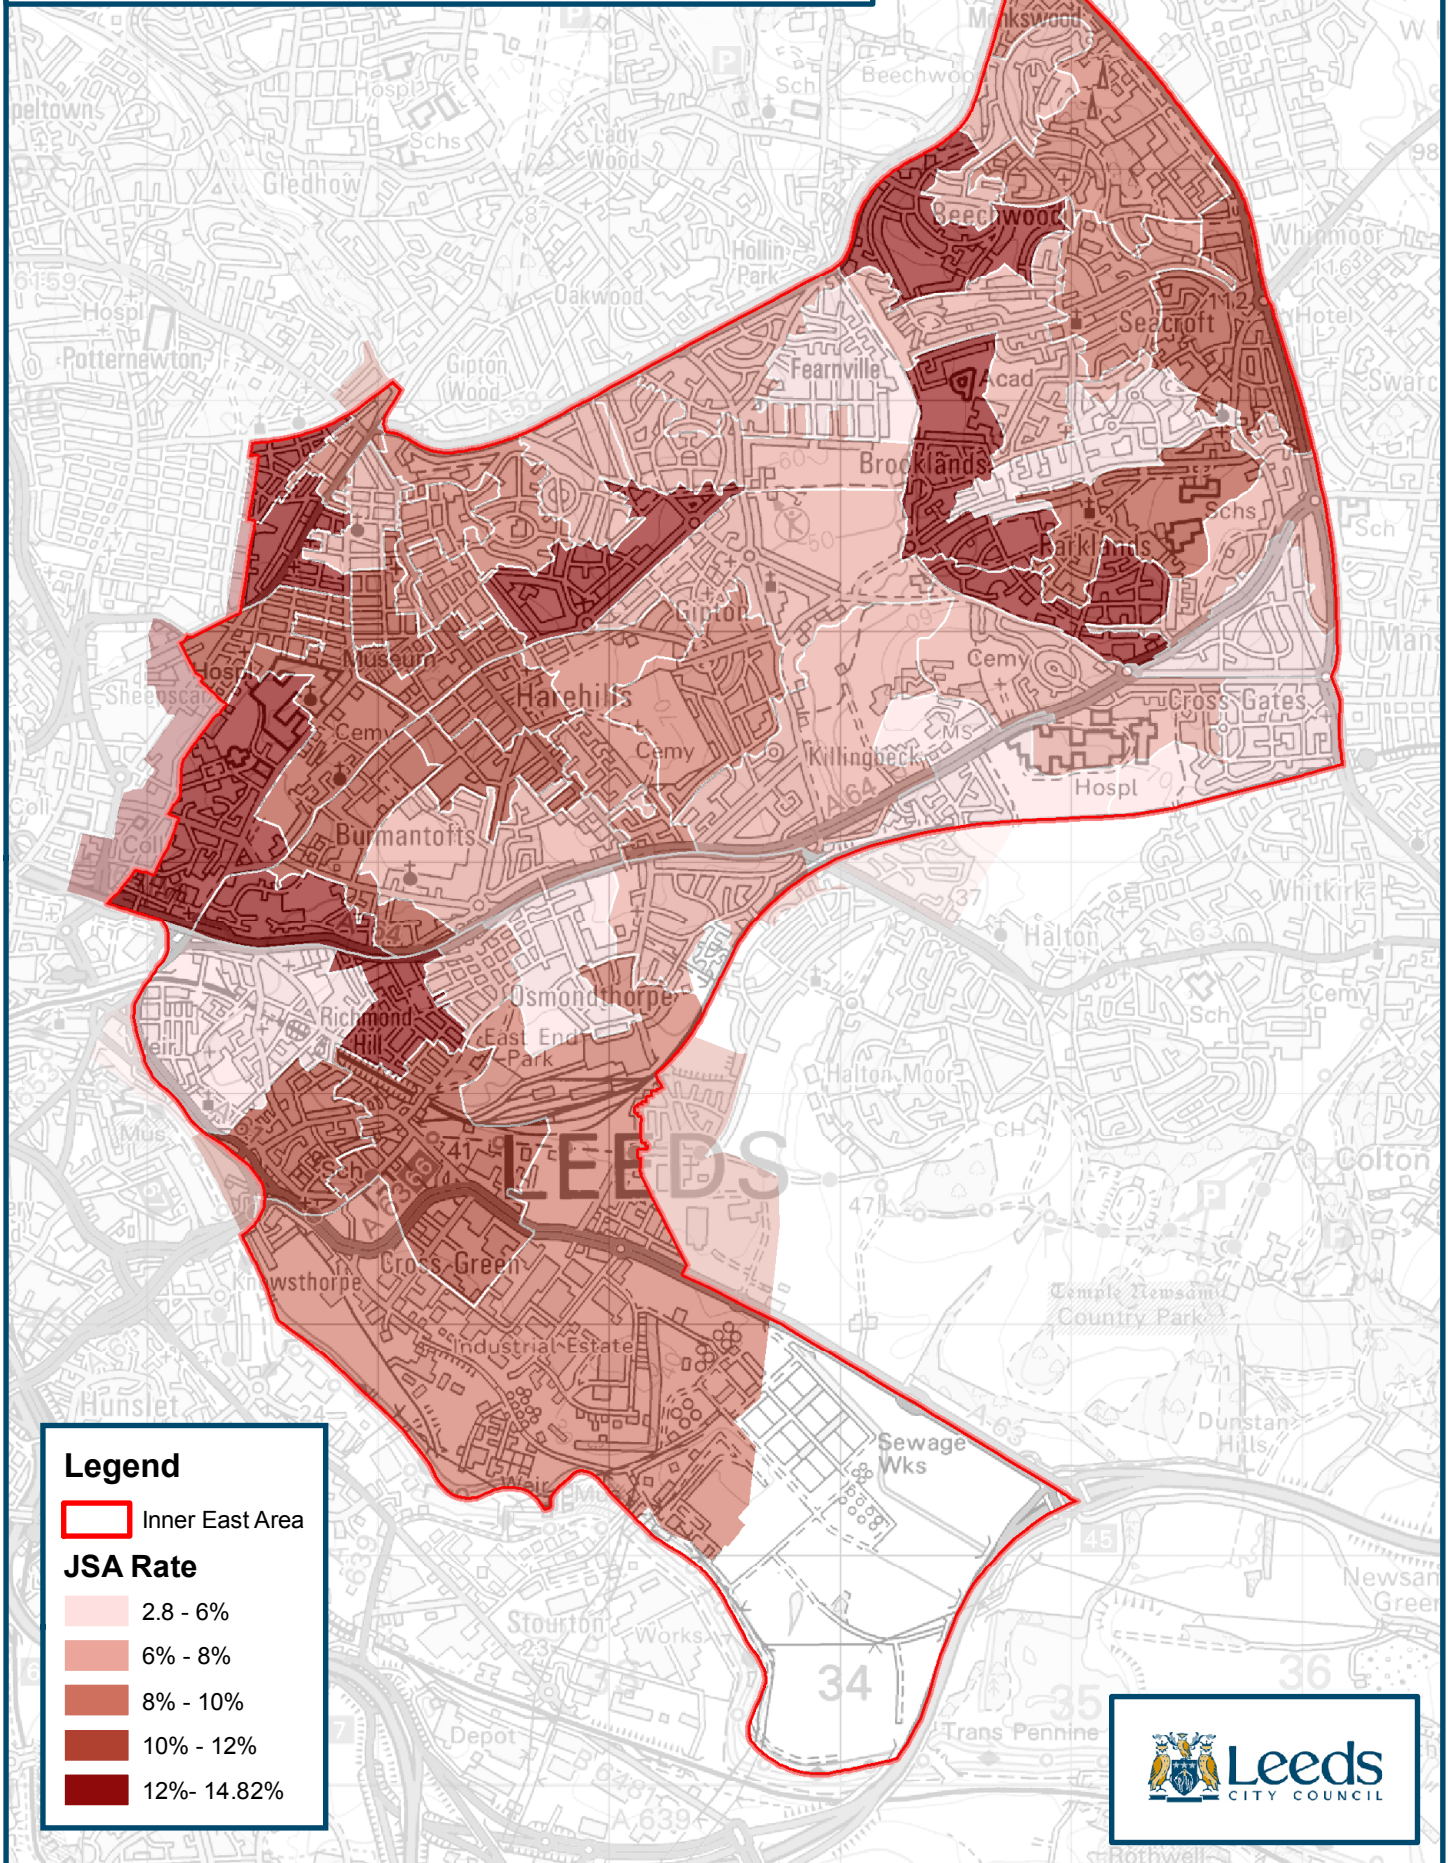

Inner East Leeds

Job Seekers Allowance Claimants (Sept 2011)

Legend

Inner East Area

JSA Rate

- 2.8 - 6%
- 6% - 8%
- 8% - 10%
- 10% - 12%
- 12% - 14.82%